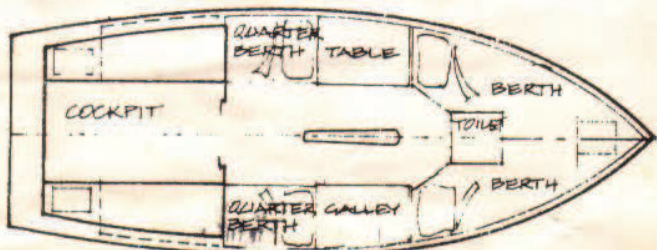

Lights. \$.....185

Yachts Name. \$.....25

5 h.p. long shaft outboard motor. \$.....510

Trailer - single axle & winch (galv.) incl. lights. \$.....631

Mast support. \$.....35

Anchor. \$.....35

Porta Poti. \$.....97

The Ultimate 18 is available in both a Swing Keel and Drop Keel version.

Prices include Sales Tax and are ex. Factory. Prices and specification subject to alteration without notice.

Payment: One-third deposit with order, balance on completion.