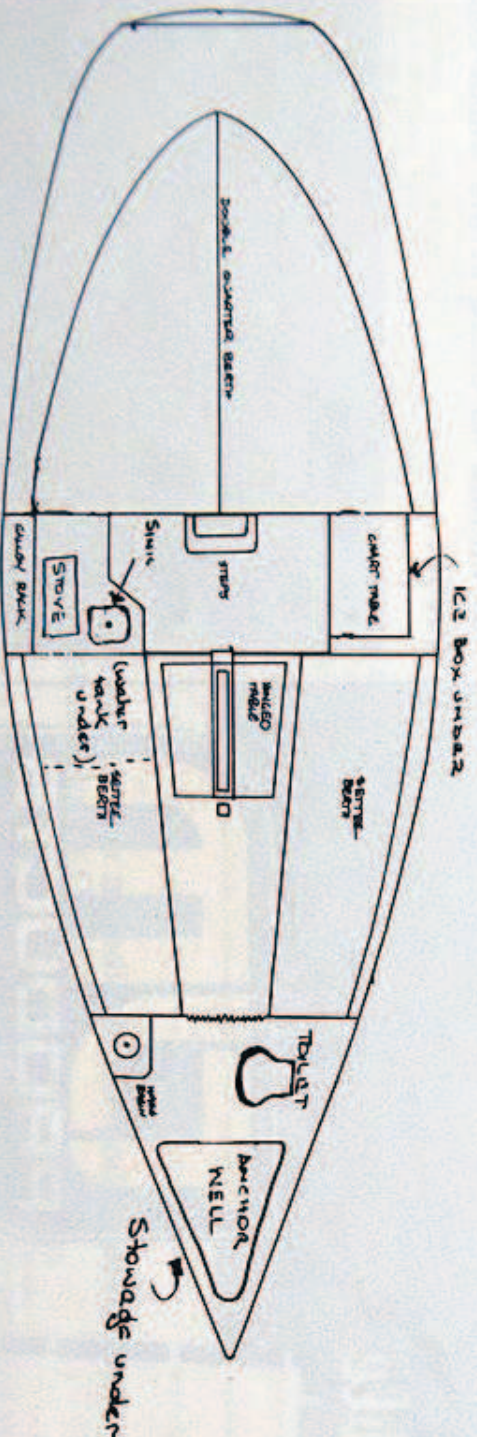

PROVEN RACER

Super Cruiser

More room than any other yacht in its class. Spacious layout for extended cruising.

See you on a Seaway yacht

SPECIFICATIONS

L.O.A.	7.87 metres
Beam	2.49 metres
Draft (keel up)	.33 metres
(keel down)	1.55 metres
Ballast (internal)	530 kg
(keel)	150 kg
Rig I	7.85 metres
J	2.58 metres
P	8.23 metres
E	3.20 metres