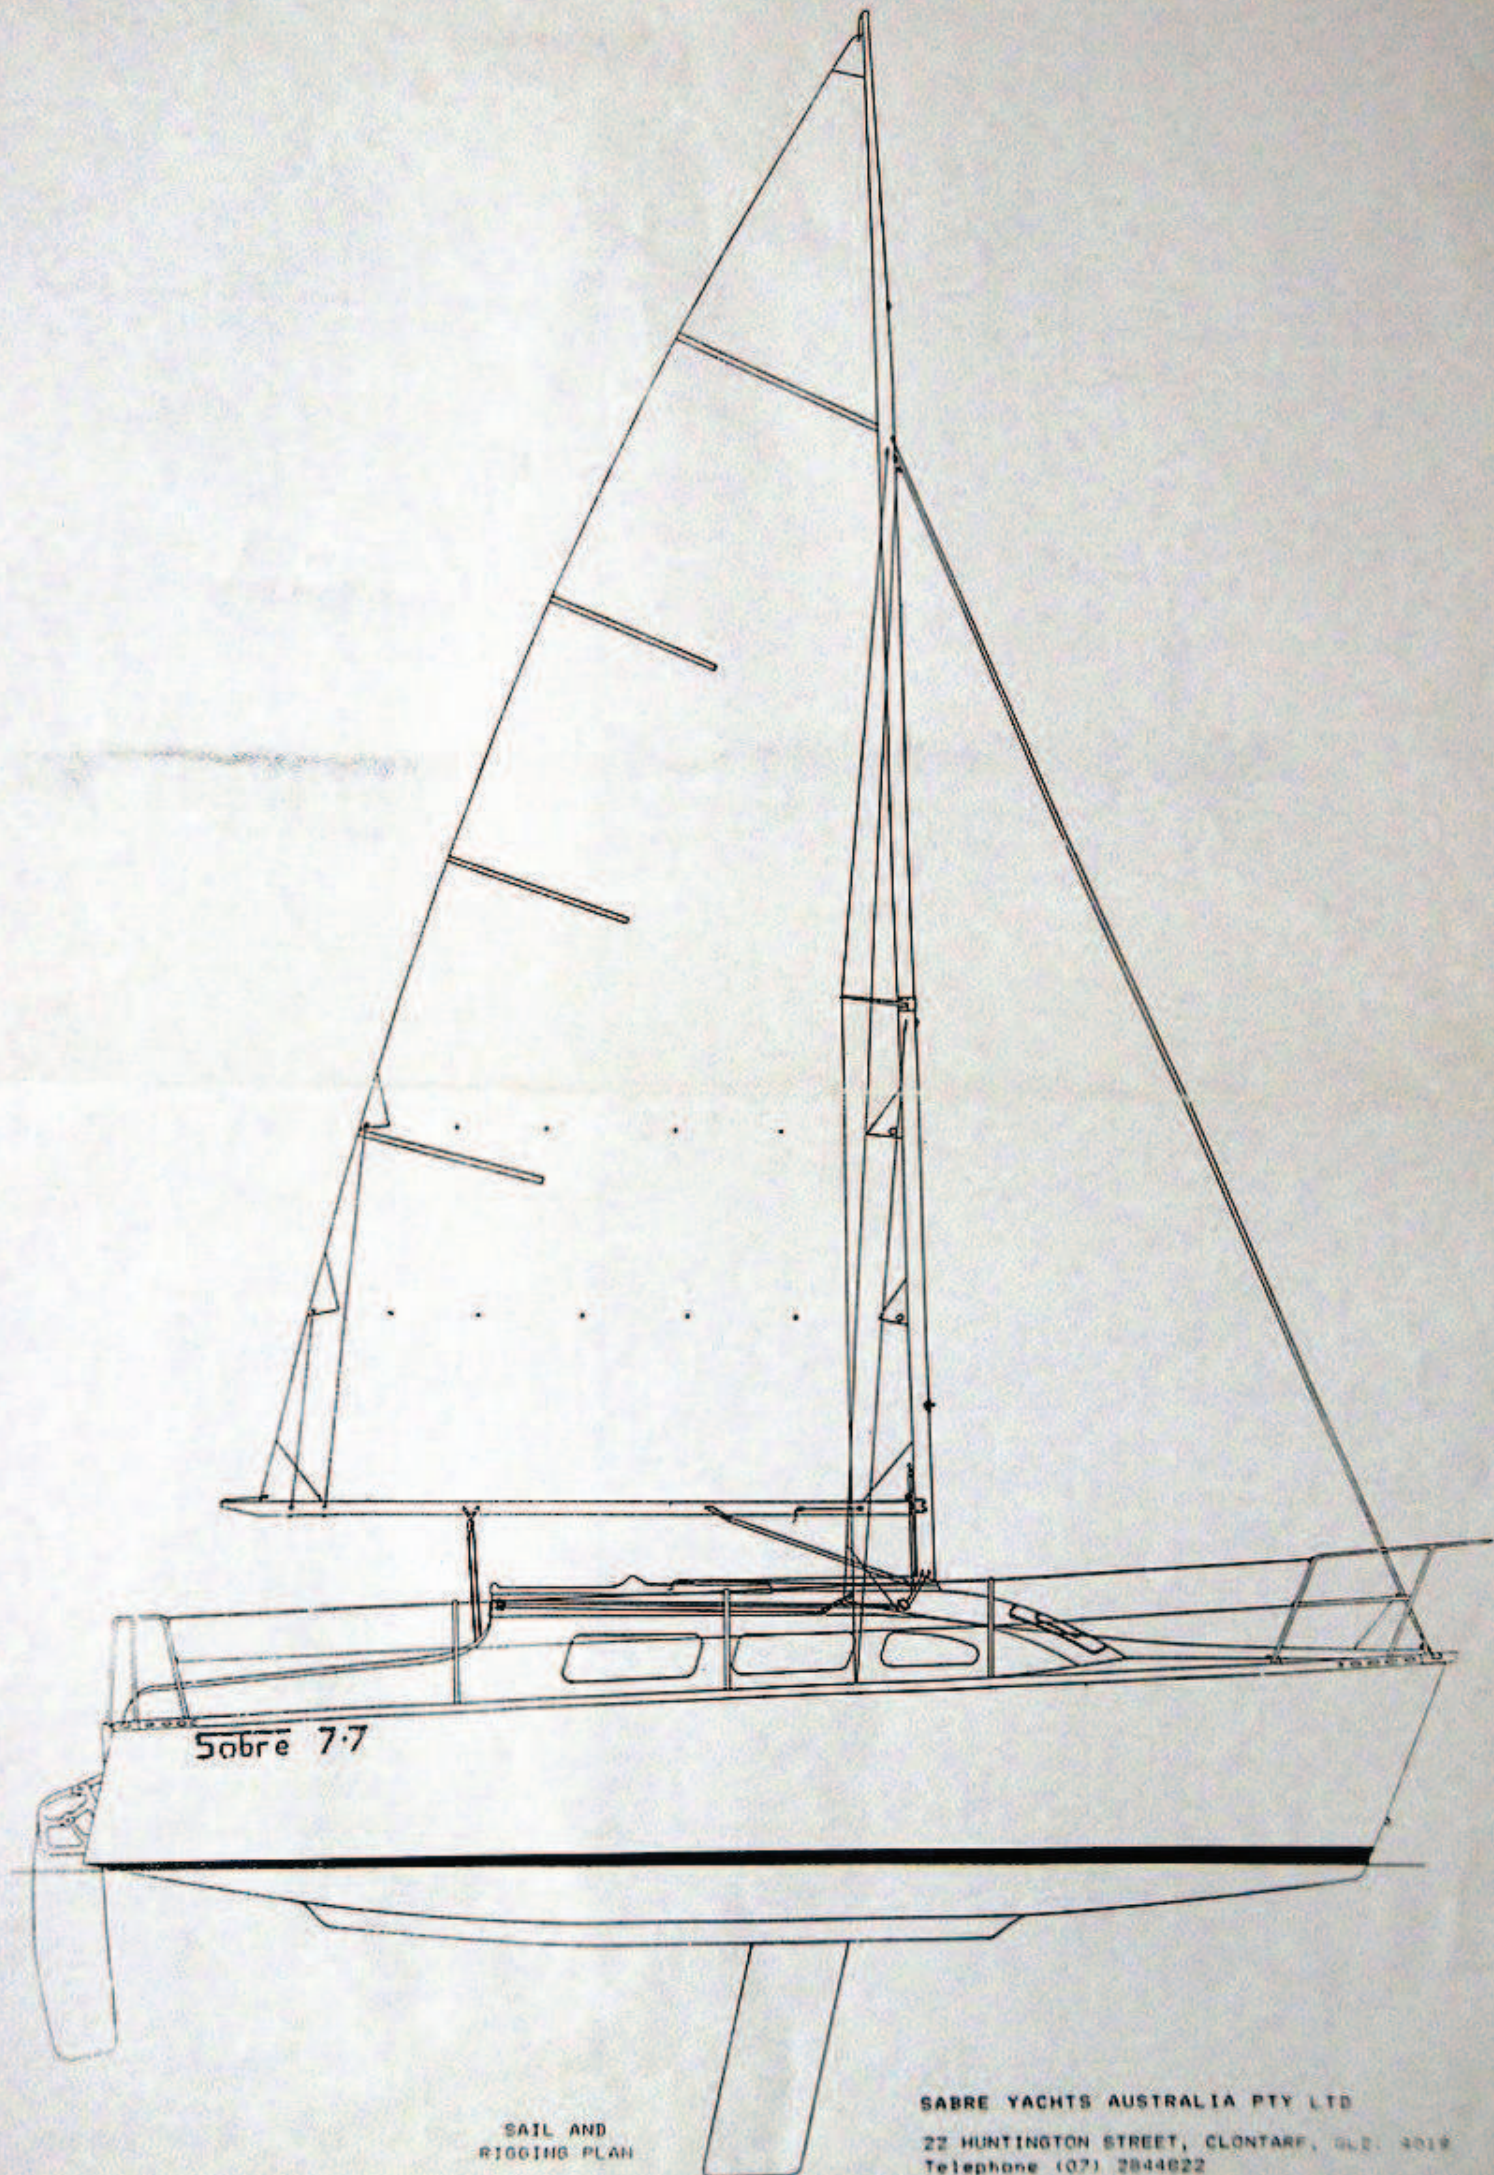

SPECIFICATION

	LENGTH OVERALL	27'0"	WIDTH ON TRAILER	18'0"	412LB
LENGTH WATERLINE	27'0"	23'0"	BRIGLIGHT KEEL UP	0.548	1.5"
HEAD OVERALL	2.45M	8'0"	BRIGLIGHT KEEL DOWN	1.70M	5'7"
HEAD WATERLINE	2.11M	6'11"	HEIGHT ON TRAILER	2.60M	8'7"
DISPLACEMENT	1400KGS	3523LB	HAIR SHILL	17.4M	185.9"
REAR END	500KGS	1102LB	SPRINKLER	10.5M	1125.6"
				47.0M	485.9"

GENERAL LAYOUT AND ACCOMMODATION

SABRE YACHTS AUSTRALIA PTY LTD
 27 HUNTINGTON STREET, CLONTARF, Q.L.D., 4119
 Telephone (071) 2644922

Sabre 7.7

SAIL AND
RIGGING PLAN

SABRE YACHTS AUSTRALIA PTY LTD
22 HUNTINGTON STREET, CLONTARF, QLD. 4019
Telephone (07) 2844622