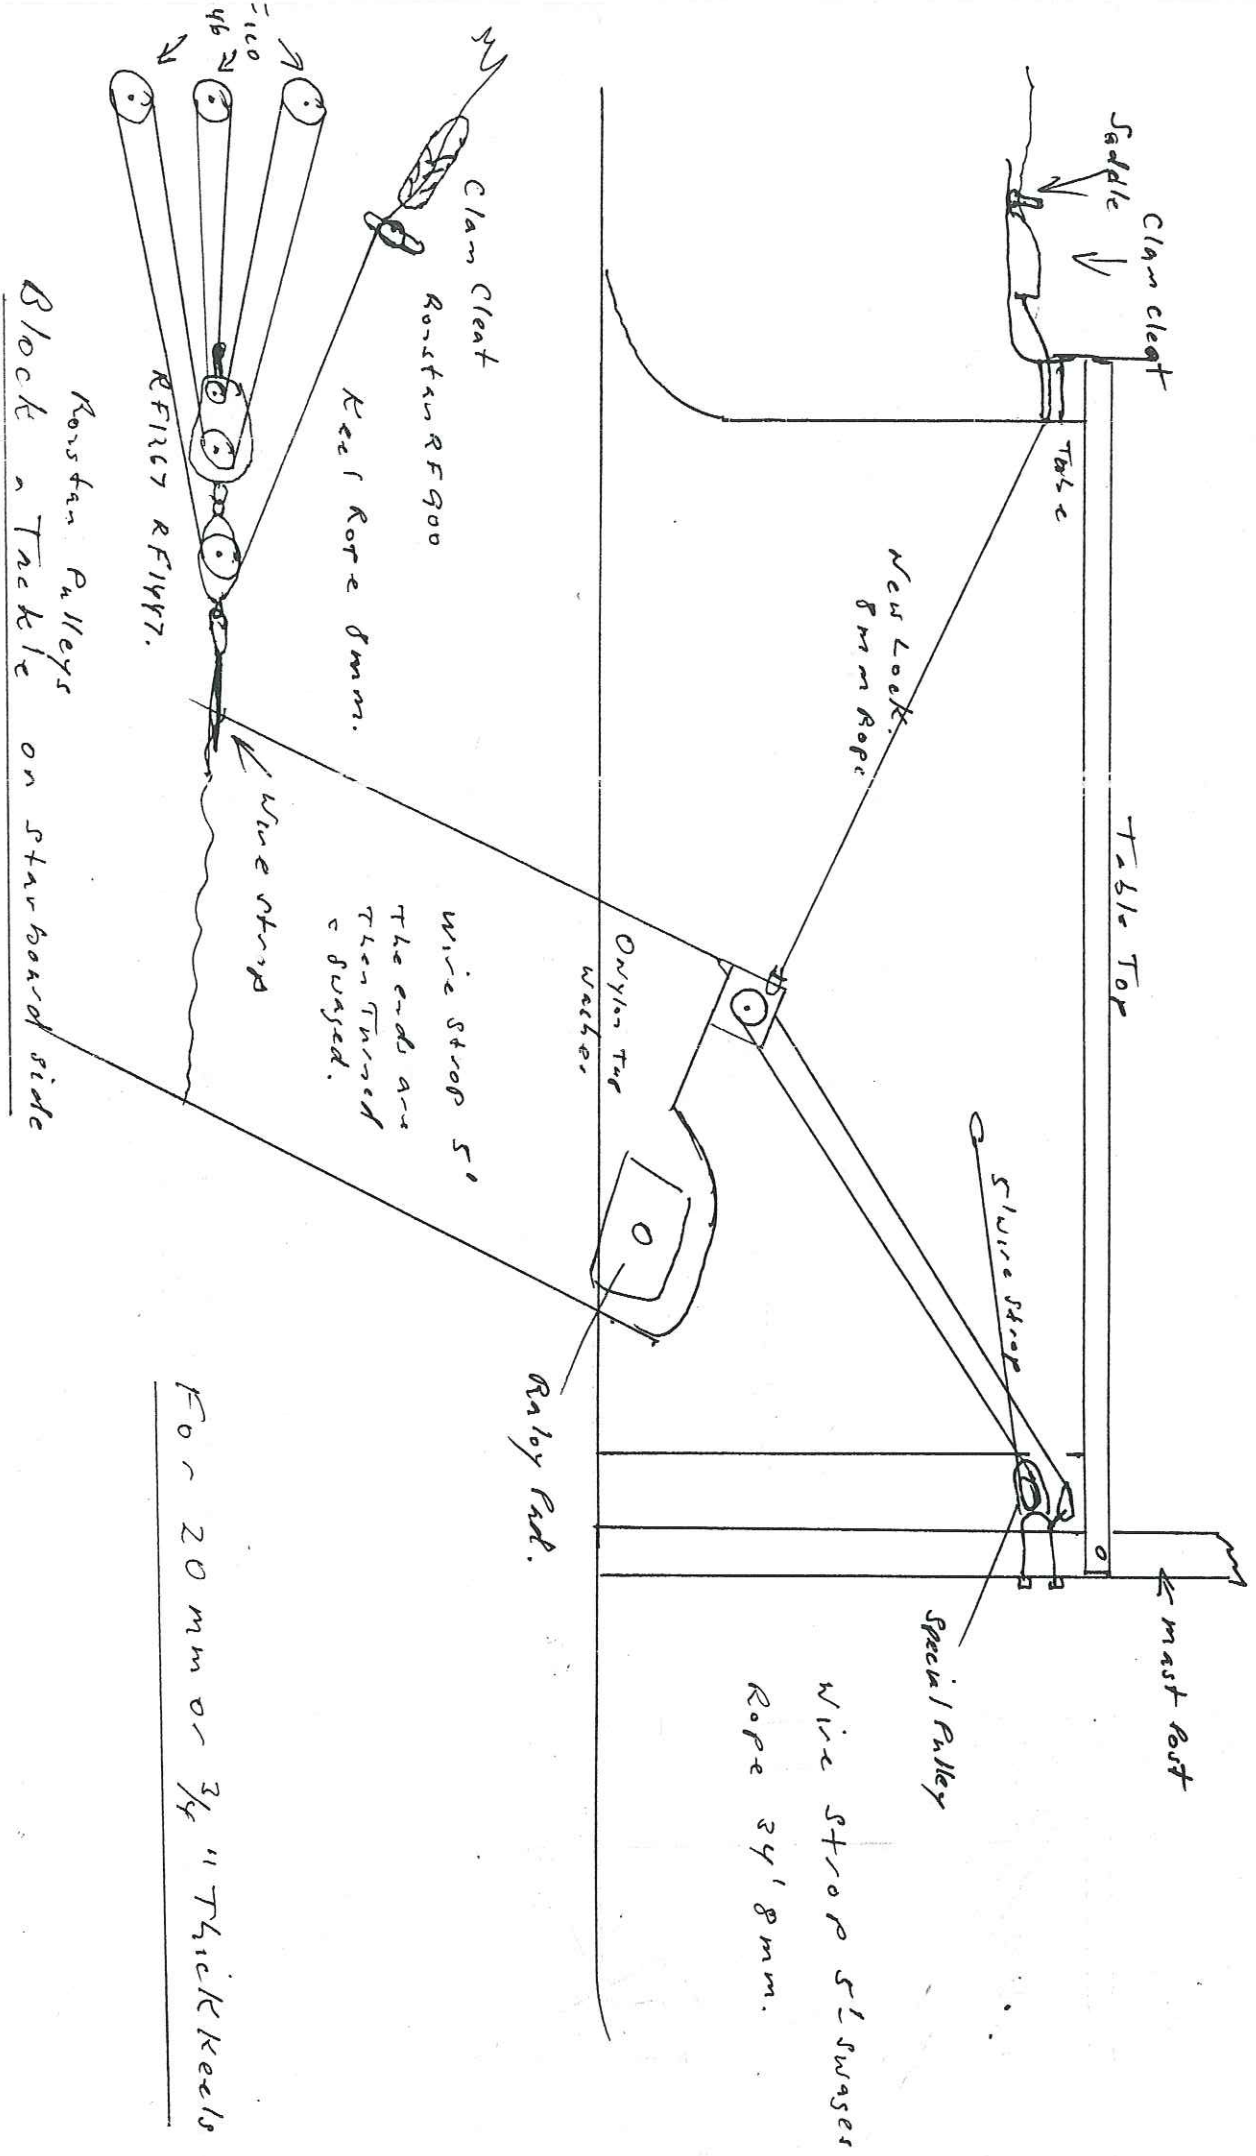

Carree 18 MK 1 Original Reel details

Careel 18 MK1 20mm plate details

New locking line

For 20mm or 3/4" Thick Keels

Since 1970

DAVID ROSE YACHTS

Builders of Careel & Careel Sonara trailerable yachts.

WITH COMPLIMENTS

Careel 18 Keel
Details

14 CURRAWONG AVENUE PALM BEACH NSW 2108
TEL: (02) 9974 4701 SYDNEY AUSTRALIA FAX: (02) 9974 5669
ACN 000 809 370