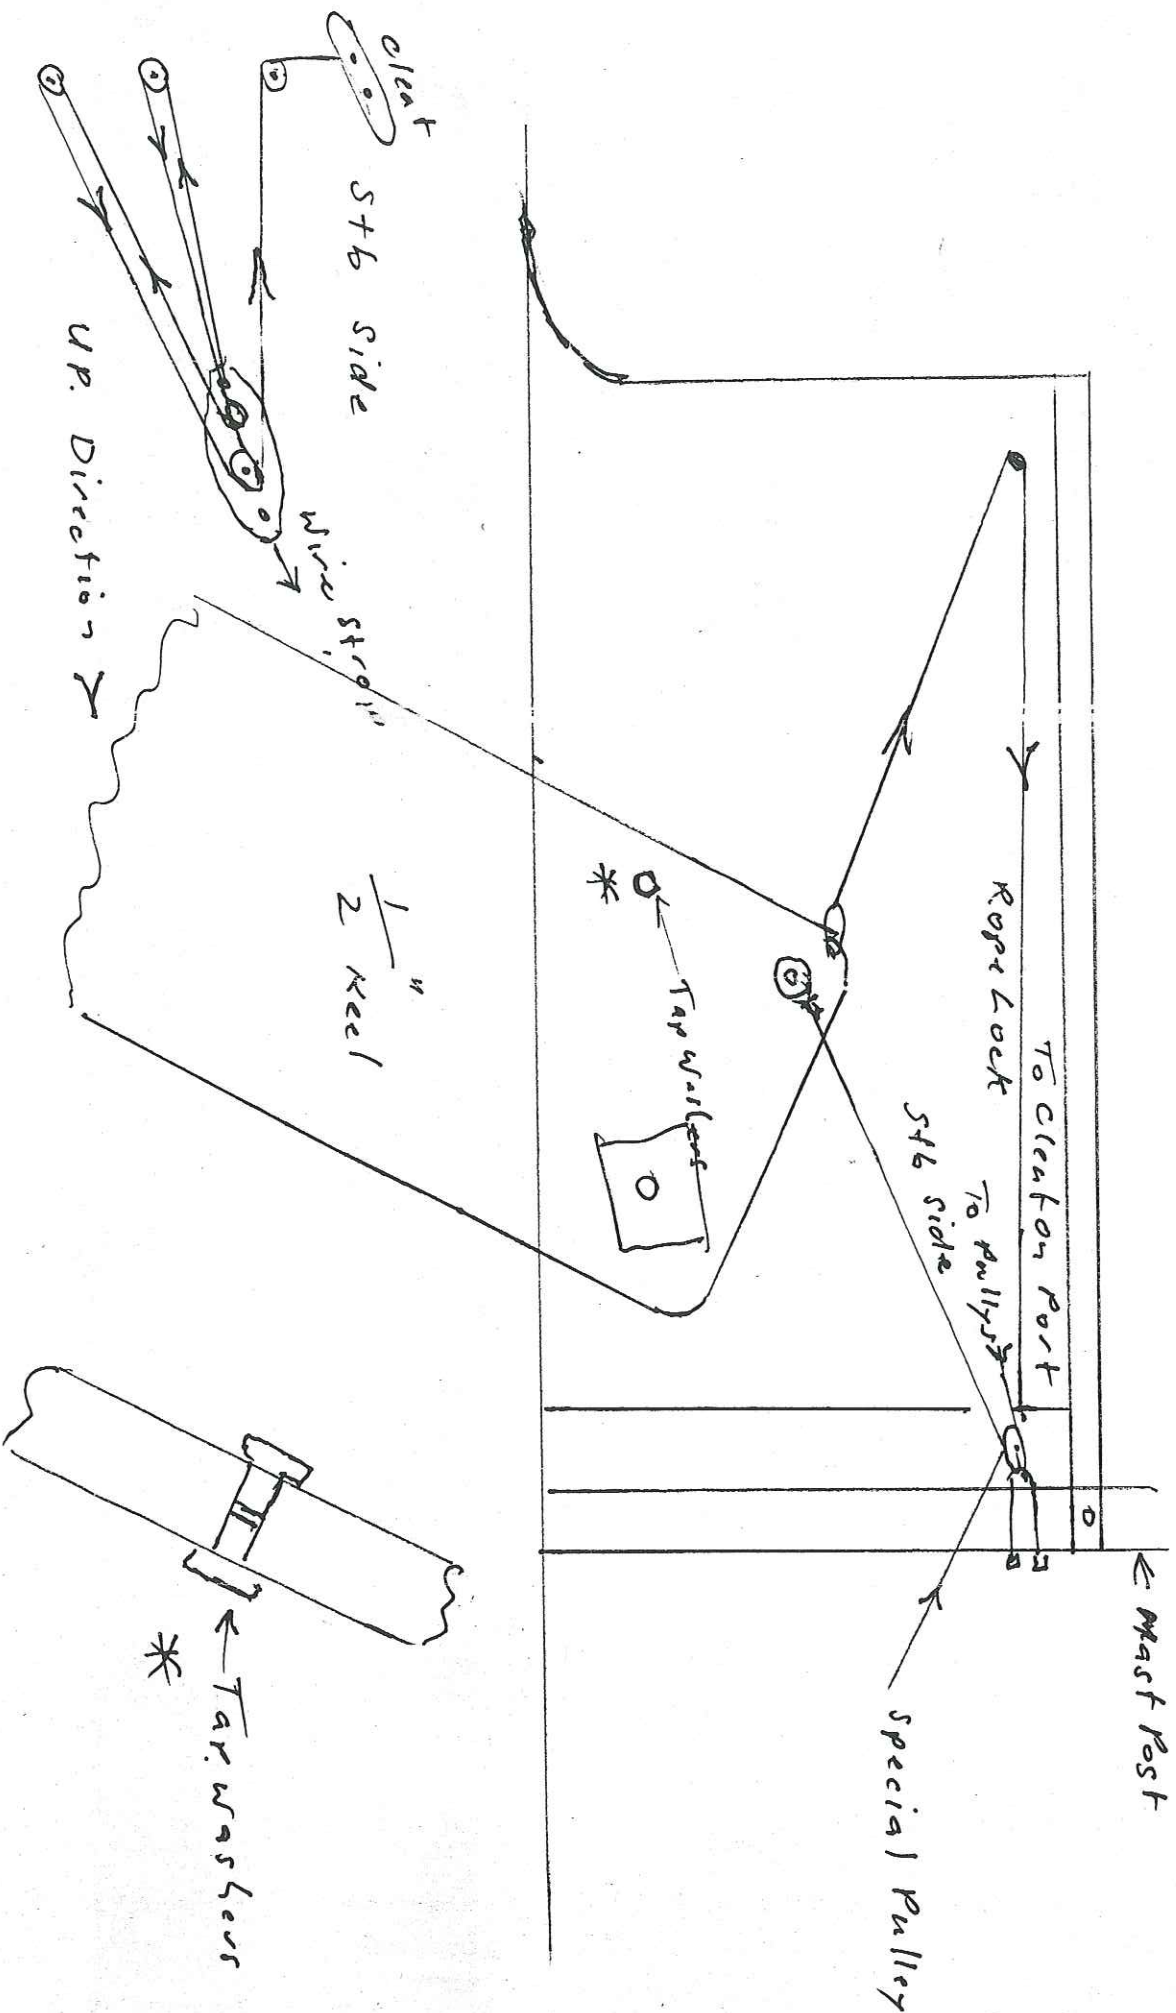

Carree 18 MK 1 Original Reel details

Careel 18 MK1 20mm plate details

New locking line

For 20mm or 3/4" Thick Keels

Since 1970

DAVID ROSE YACHTS

Builders of Careel & Careel Sonara trailerable yachts.

WITH COMPLIMENTS

Careel 18 Keel
Details

14 CURRAWONG AVENUE PALM BEACH NSW 2108
TEL: (02) 9974 4701 SYDNEY AUSTRALIA FAX: (02) 9974 5669
ACN 000 809 370